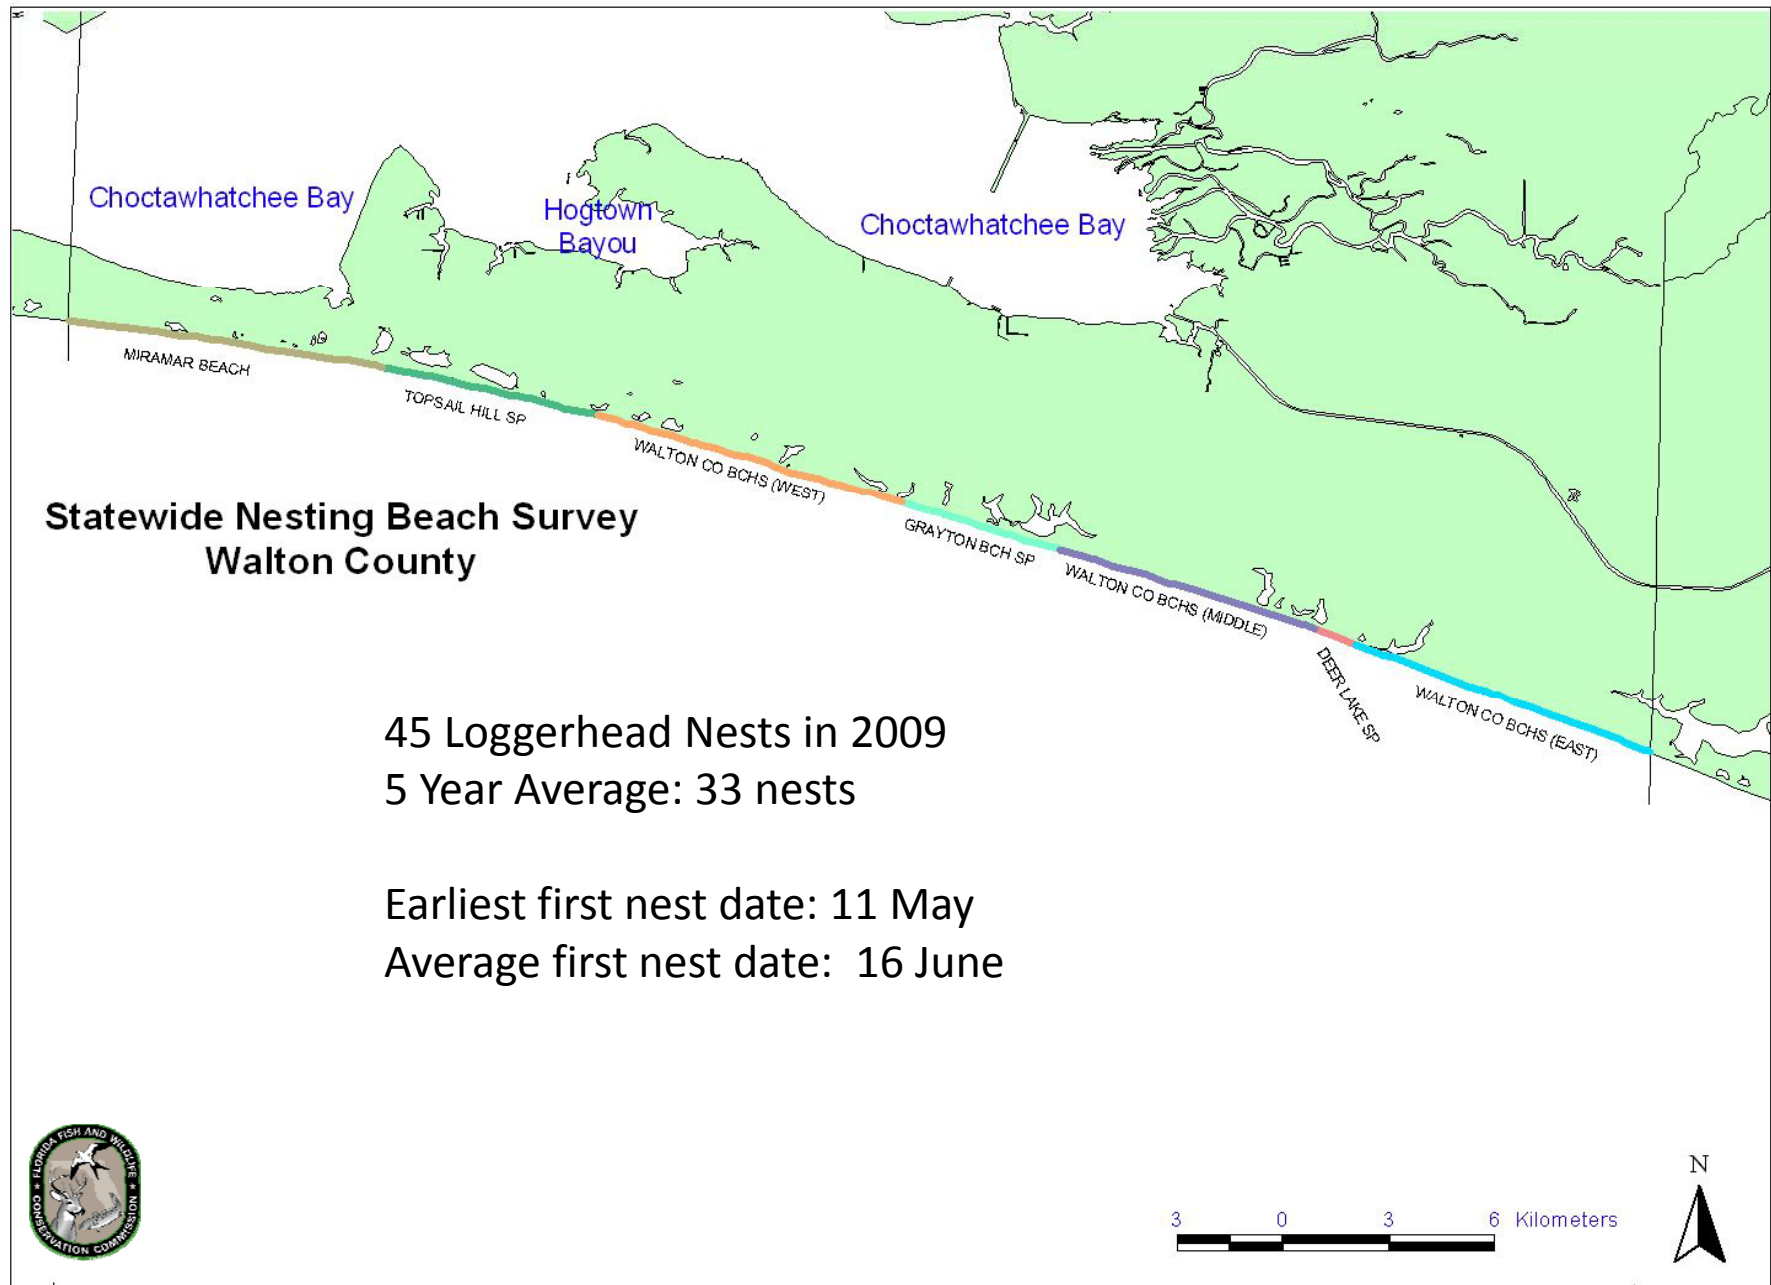

**Statewide Nesting Data Survey
Santa Rosa County**

8 Loggerhead Nests in 2009
5 Year Average: 5 nests

Earliest first nest date: 29 May
Average first nest date: 5 June

**Statewide Nesting Beach Survey
Okaloosa County**

20 Loggerhead Nests in 2009
5 Year Average: 19 nests

Earliest first nest date: 26 May
Average first nest date: 27 May

Statewide Nesting Beach Survey Gulf County

236 Loggerhead Nests in 2009
5 Year Average: 244 nests

Earliest first nest date: 1 May
Average first nest date: 27 May

Statewide Nesting Beach Survey Franklin County