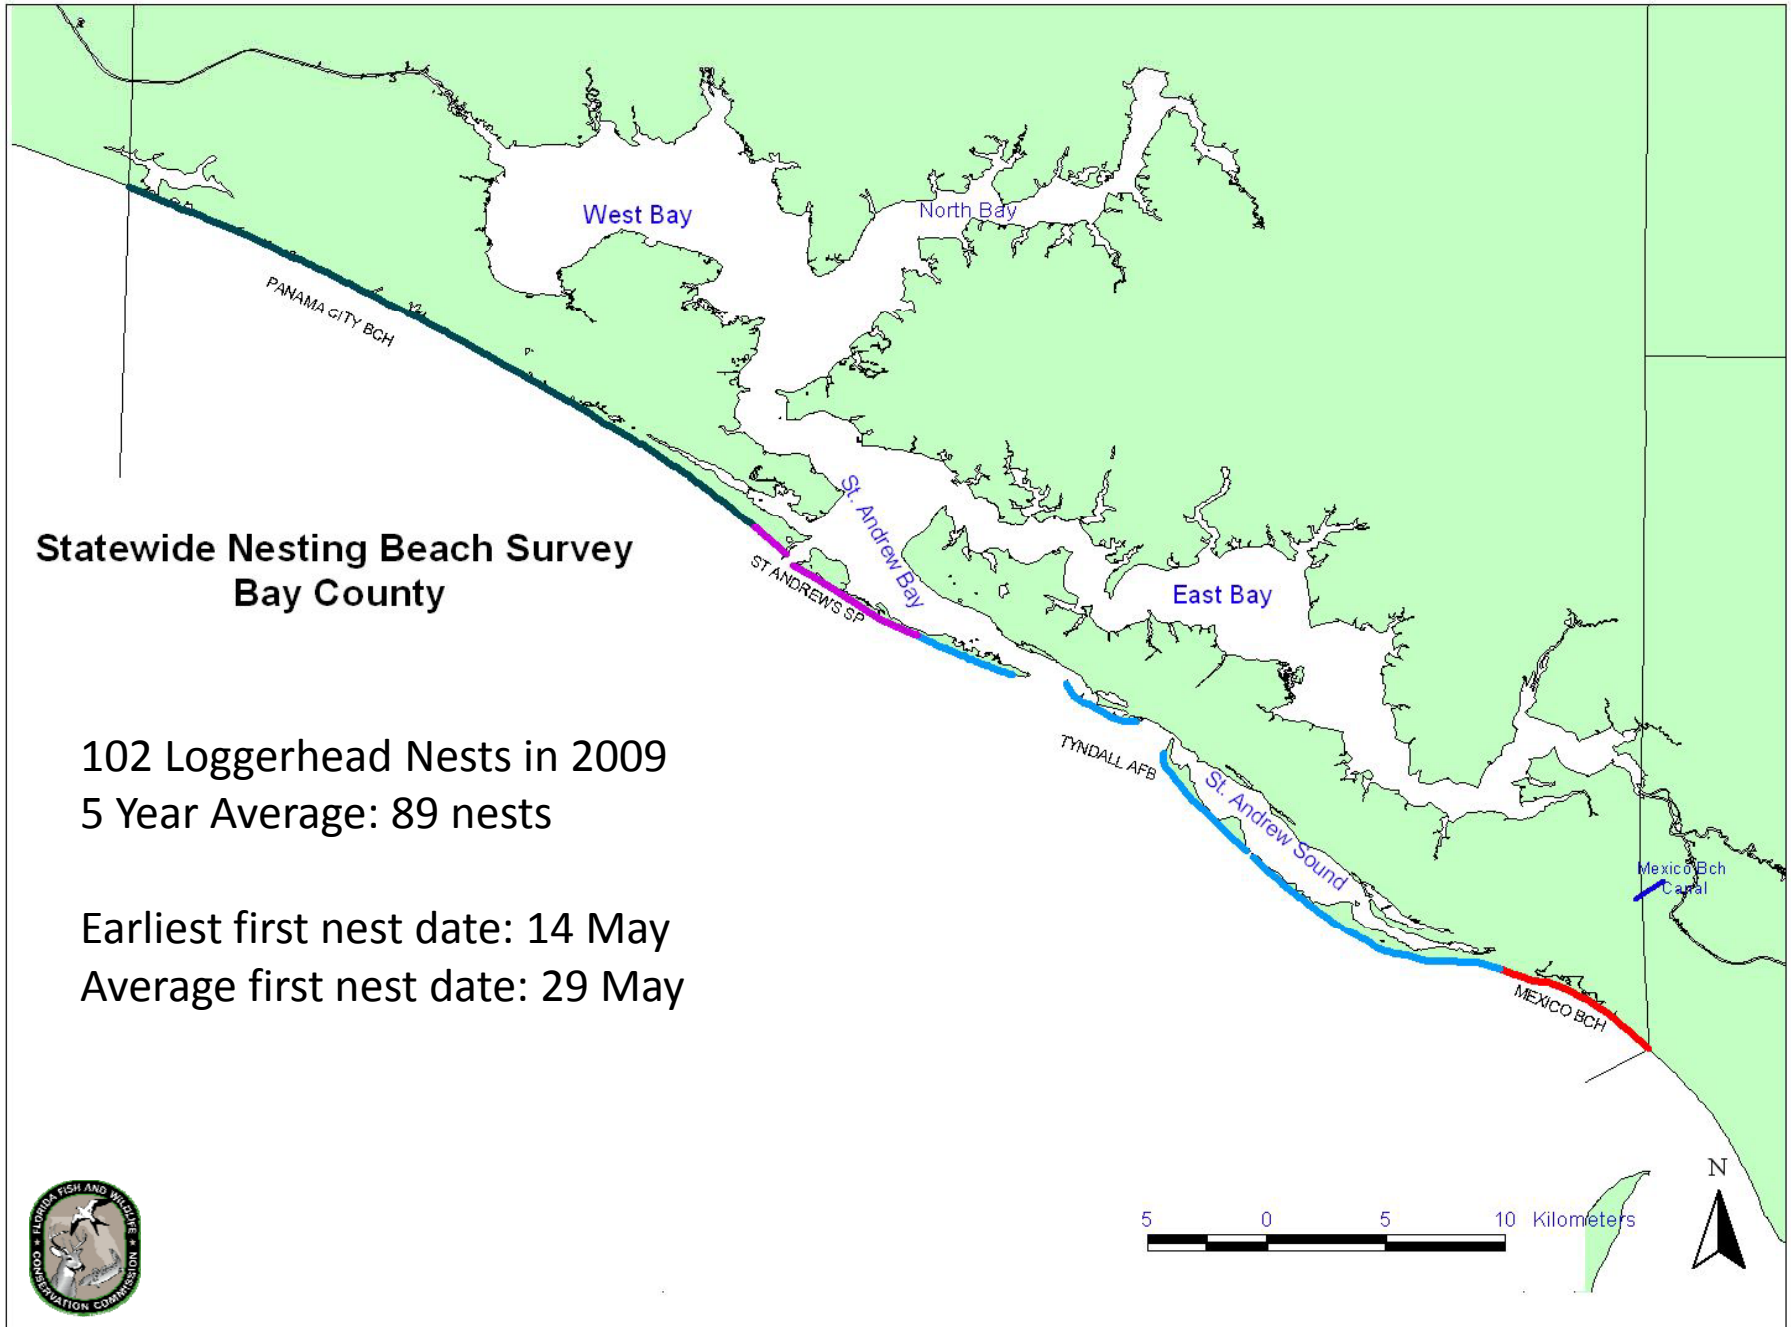

**Statewide Nesting Data Survey
Santa Rosa County**

8 Loggerhead Nests in 2009
5 Year Average: 5 nests

Earliest first nest date: 29 May
Average first nest date: 5 June

**Statewide Nesting Beach Survey
Okaloosa County**

20 Loggerhead Nests in 2009
5 Year Average: 19 nests

Earliest first nest date: 26 May
Average first nest date: 27 May

Statewide Nesting Beach Survey Gulf County

236 Loggerhead Nests in 2009
5 Year Average: 244 nests

Earliest first nest date: 1 May
Average first nest date: 27 May

Statewide Nesting Beach Survey Franklin County