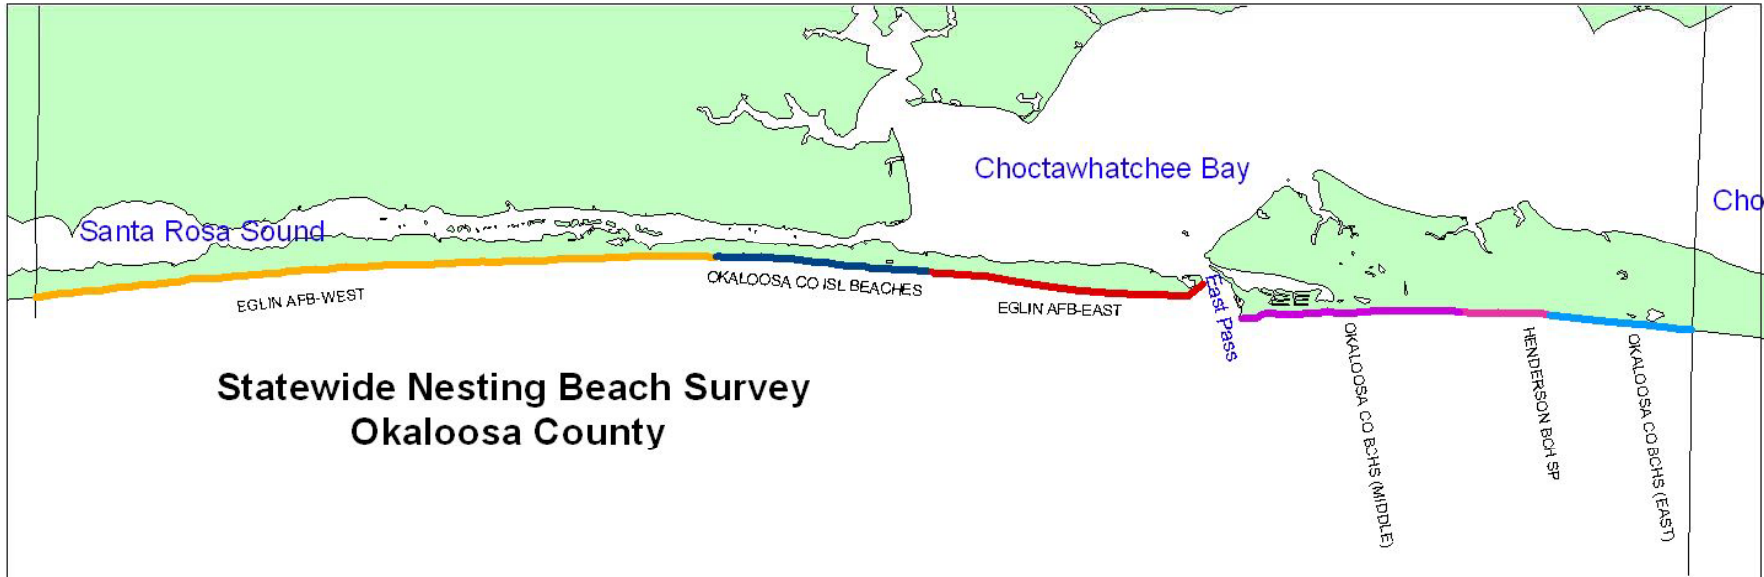

**Statewide Nesting Data Survey
Santa Rosa County**

8 Loggerhead Nests in 2009
5 Year Average: 5 nests

Earliest first nest date: 29 May
Average first nest date: 5 June

**Statewide Nesting Beach Survey
Okaloosa County**

20 Loggerhead Nests in 2009
5 Year Average: 19 nests

Earliest first nest date: 26 May
Average first nest date: 27 May

Statewide Nesting Beach Survey Gulf County

236 Loggerhead Nests in 2009
5 Year Average: 244 nests

Earliest first nest date: 1 May
Average first nest date: 27 May

Statewide Nesting Beach Survey Franklin County