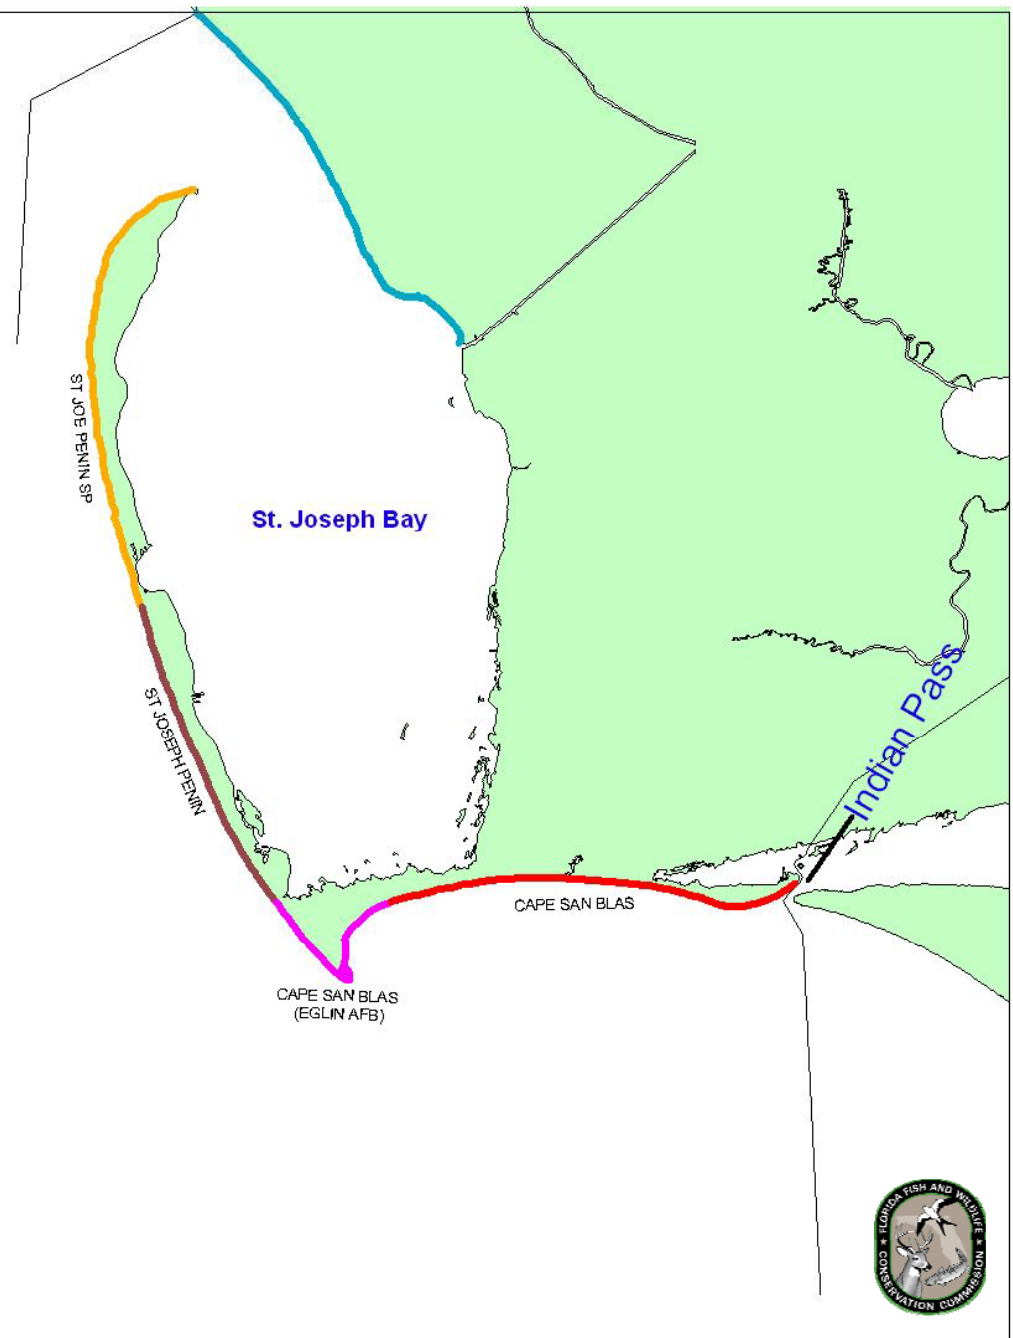

20 Loggerhead Nests in 2009
5 Year Average: 19 nests

Earliest first nest date: 26 May
Average first nest date: 27 May

Statewide Nesting Beach Survey Gulf County

236 Loggerhead Nests in 2009
5 Year Average: 244 nests

Earliest first nest date: 1 May
Average first nest date: 27 May

Statewide Nesting Beach Survey Franklin County